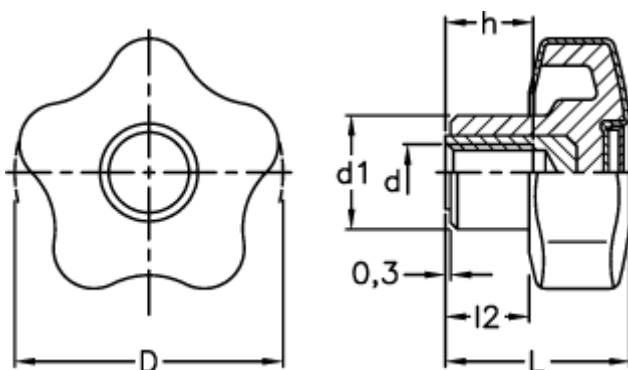

# Data Sheet

Article number: 23021699549

Description: E+G Lobe knob

VCT.53 B-M10-SOFT, centre cap RAL9005 - black

## Measures

---

d = M10

D = 53

d1 = 19

h = 17

L = 34.0